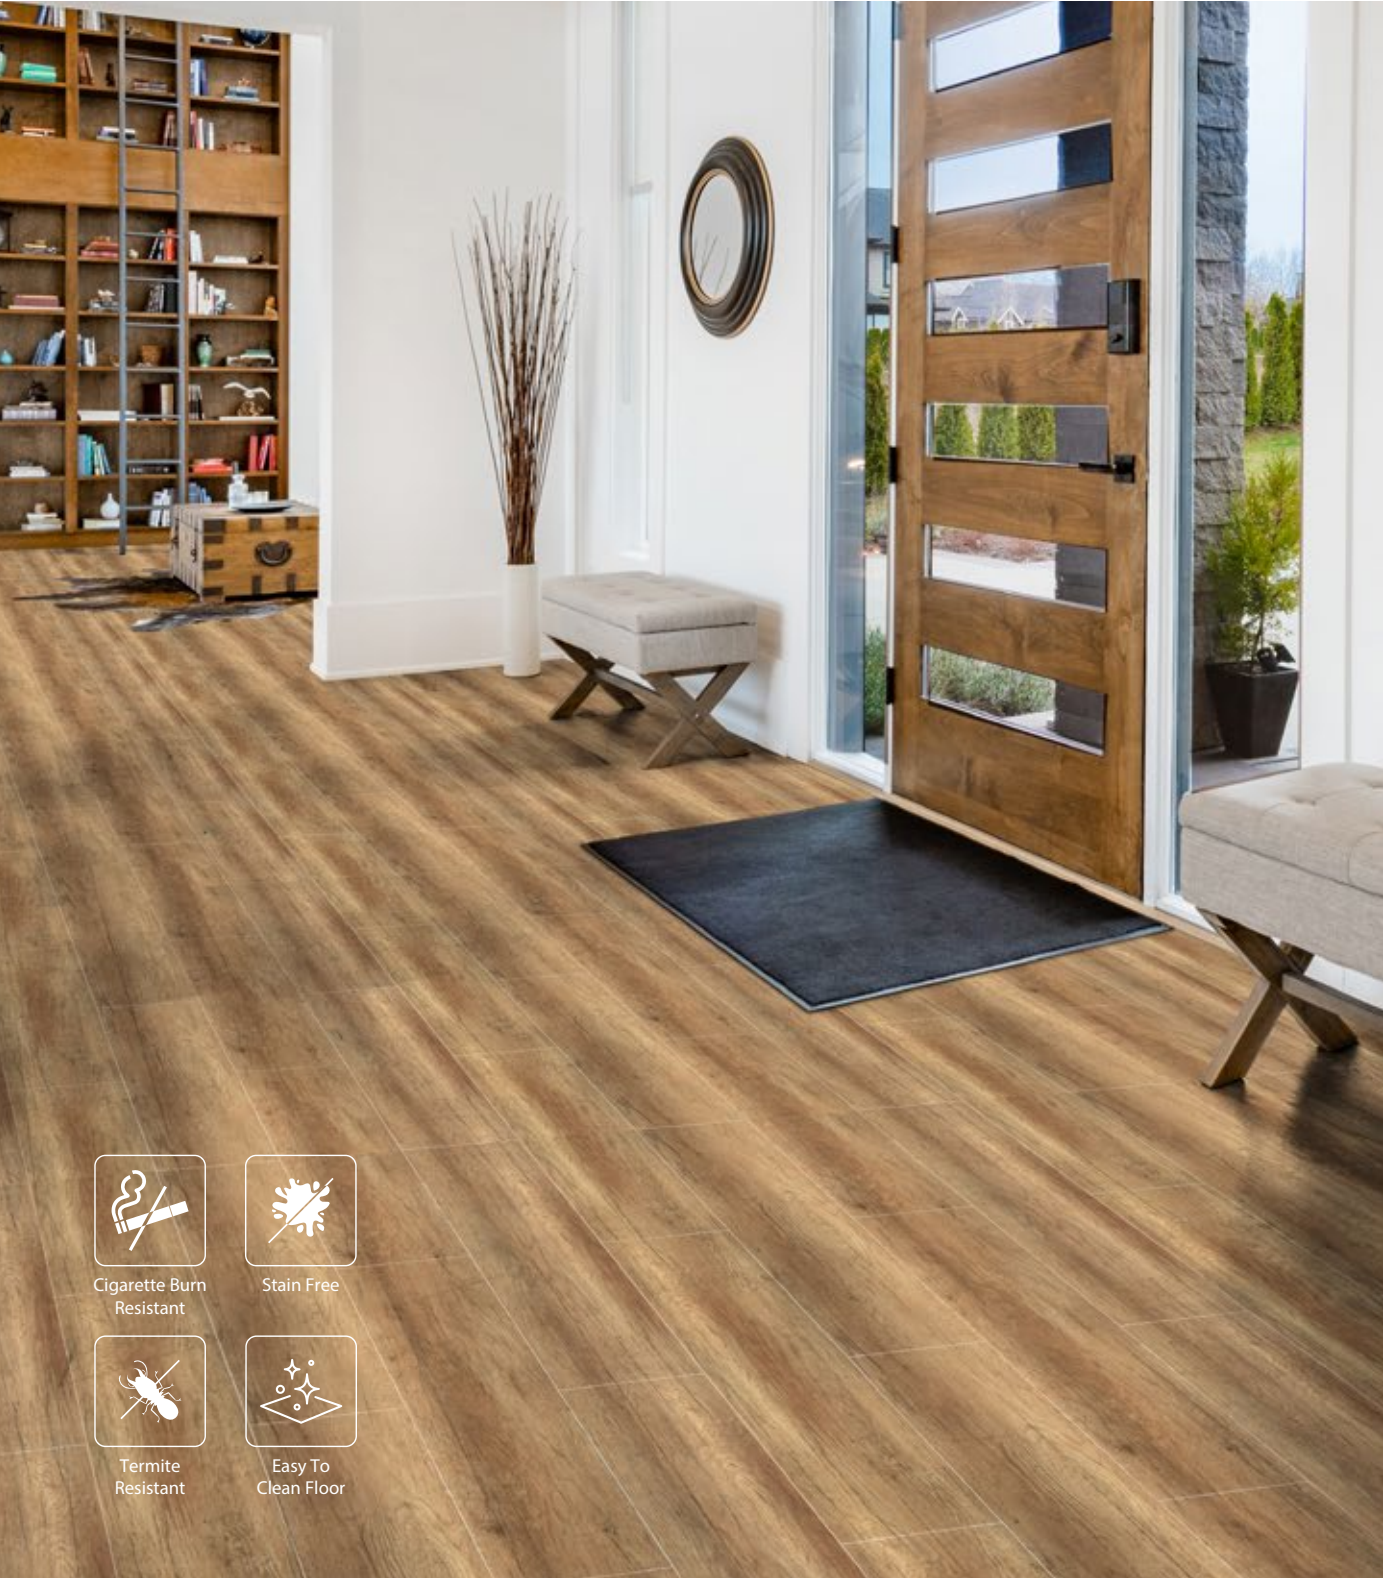

SILKEN MAPLE | LM-3007

Cigarette Burn
Resistant

Stain Free

Termite
Resistant

Easy To
Clean Floor