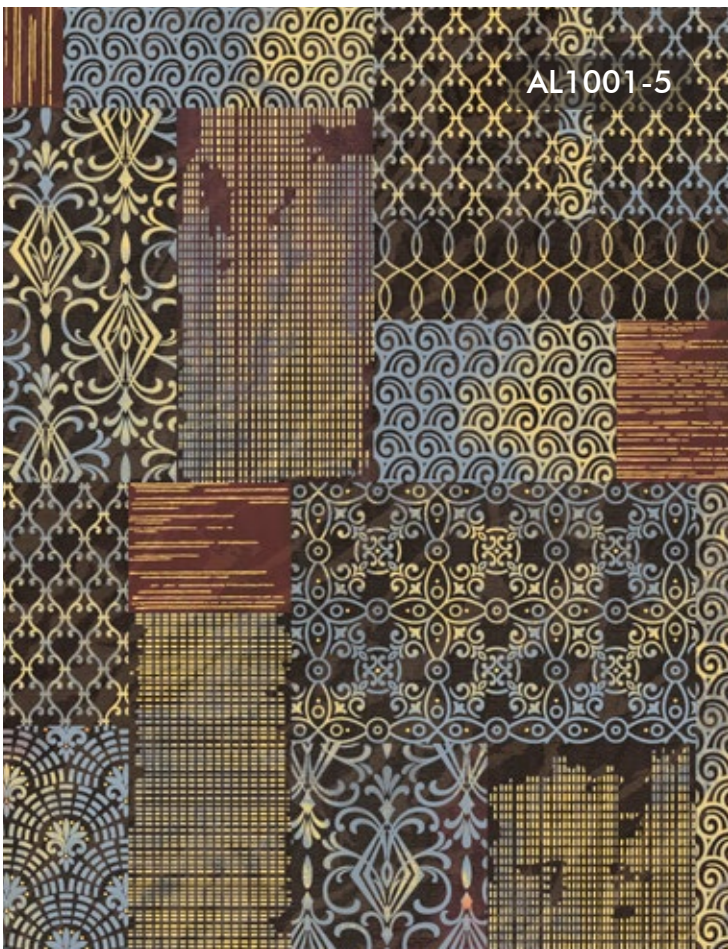

## Specification Sheet

Collection Name	: ALTIS
Country of Origin	: PRC
Category	: Elite
Roll Size	: 10 mtr x 0.53 mtr = 57Sq.Ft.
Quality	: Vinyl with paper back

AL1001-5

AL1002-1

BRING A TOUCH OF UNDERSTATED  
GLAMOUR TO YOUR HOME WITH THIS  
STUNNING WALLPAPER COLLECTION.